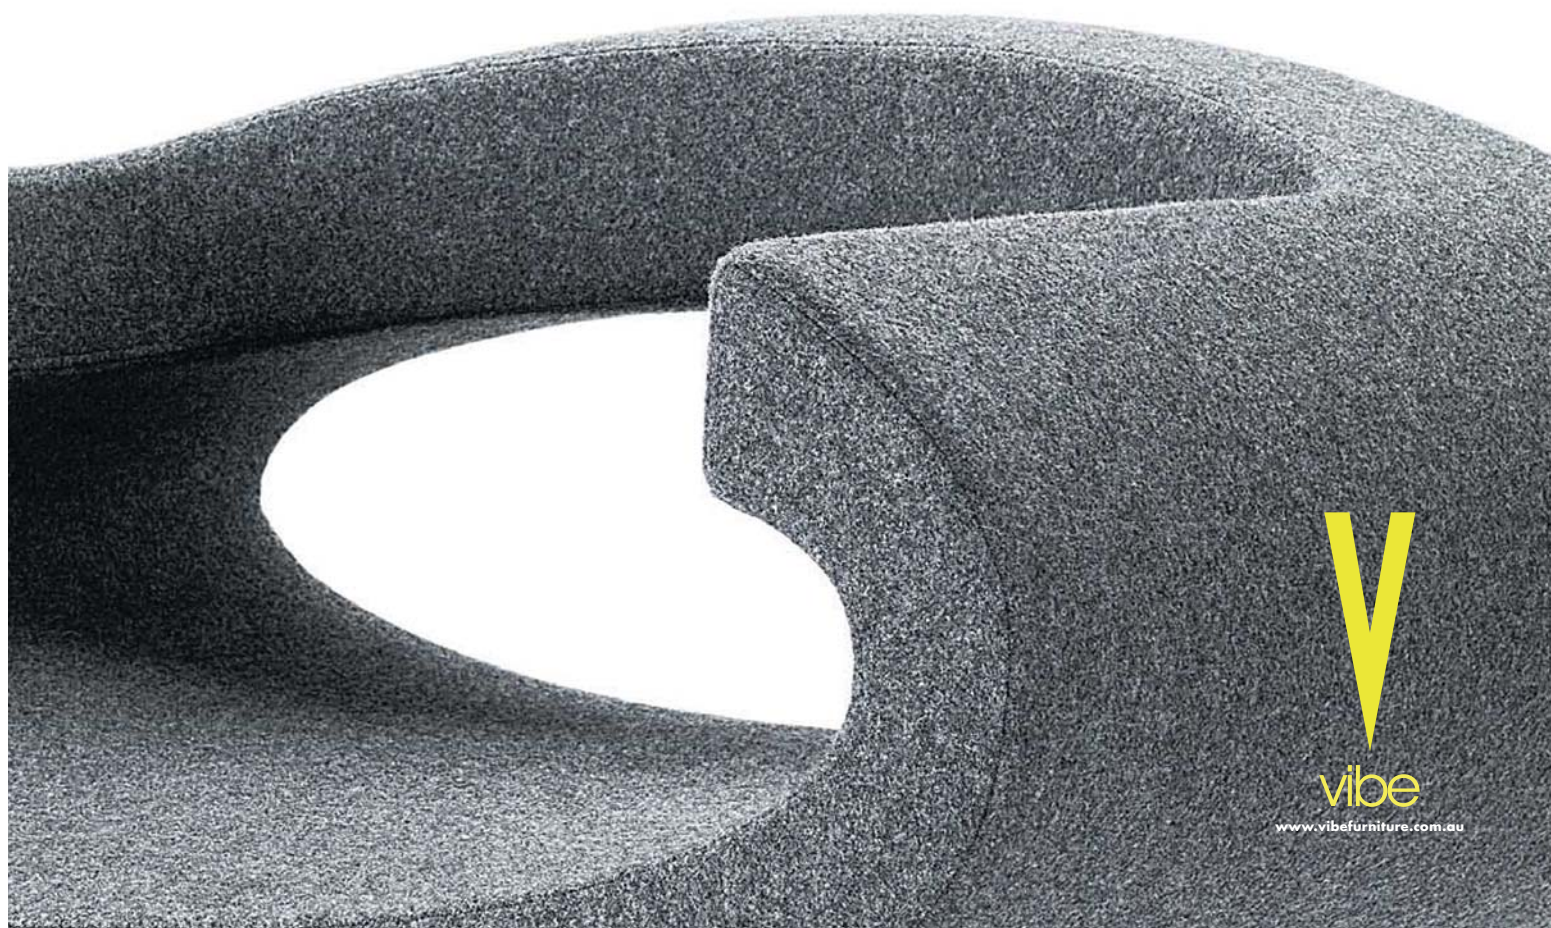

eye

vibe

www.vibefurniture.com.au